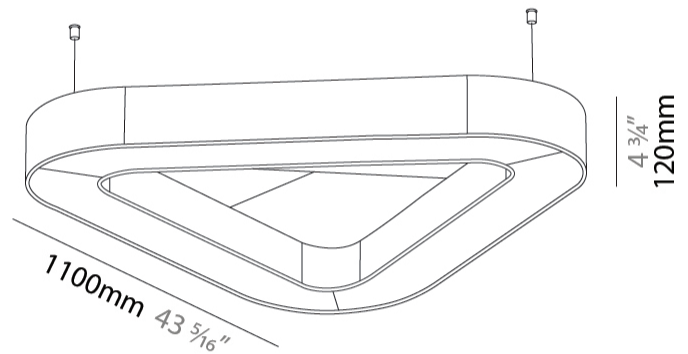

GENERAL

Series: Victory Acoustic
Partner: Prolicht
Division: Architectural
Installation: Suspension
Product Type: Acoustic
Mounting Location: Ceiling
Light Distribution: Direct

PHYSICAL

Shape: Round
Length (mm): 1100
Length (in): 43 ⁵/₁₆
Width (mm): 1012
Width (in): 39 ¹³/₁₆
Height (mm): 120
Height (in): 4 ³/₄
Diffuser: PMMA - Opal / Micro-Prism
Fixture Finish: SSR / BKV / CWI / CRY / HAB / UFT / ITA / RUA / FTG / MYG / LOD / PUS / FRO / FUP / KIA / POP / BLS / SPG / MEY / GOH / CHC / COM / ABZ / JAG / OBR / MOS / ROR
Acoustic Finish: SFW / CYW / SEE / SYN / MTS / PMB / TTN / CYB / STO / DPE / BES / SHB / ARE / ANE / VRD / CRF
Fixture Material: Aluminum
Primary Material: Acoustic
Cable Details: 2000mm / 78 3/4" or 6000mm / 236 1/4" Transparent Cable

ELECTRICAL

Lamp Type: LED (Zhaga Standard)
Input Wattage (W): 44.1
Total Output Wattage (W): 40
Dimming: Non-Dimmable
Driver Included: Yes
Driver Location: Integrated
Driver Type: Constant Current - Universal
Driver Class: Class 2
Input Voltage (V): 120 - 277

LED

Color Temperature (°K): 2700 / 3000 / 3500 / 4000
Max. Delivered Lumen (lm): 3734 / 3865 / 4538 / 3929
Nominal Lumen (lm): 5745 / 5946 / 6982 / 6045
CRI: >90 CRI
Lamp Life (hrs): 50000

OPTICAL

RATINGS AND CERTIFICATIONS

Certified By: CSA Certified to UL and CSA Standards
IP rating: IP20